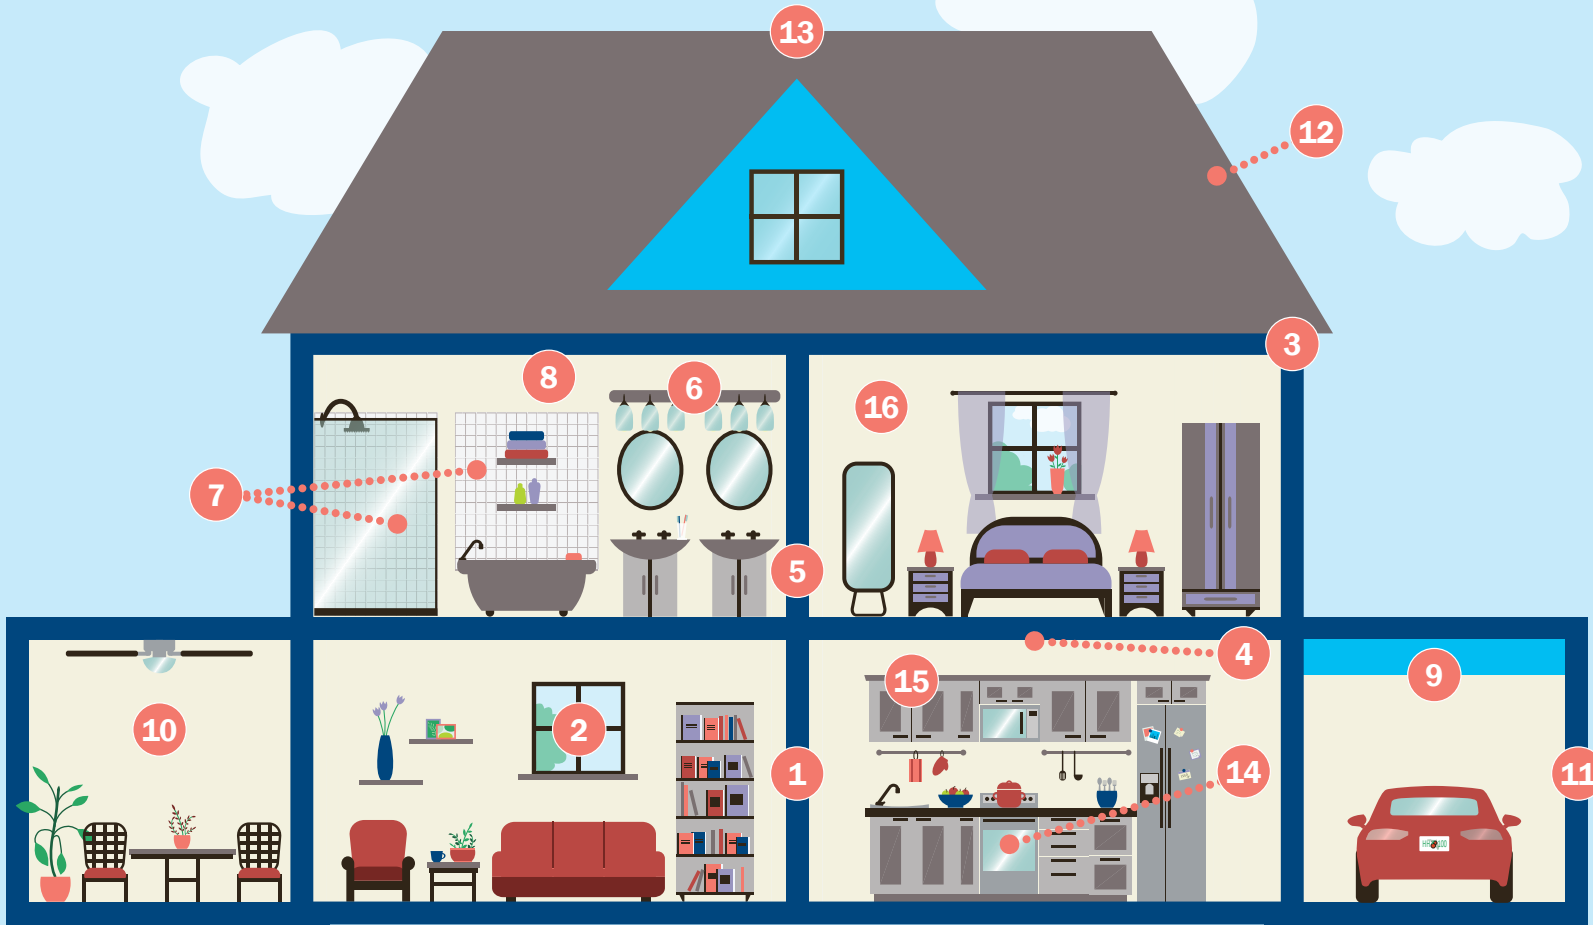

Highland Homes
The value leaders.

New Homes Designed for Your Life

1 14.3 SEER2 (min) Heat Pump with Programmable Thermostat: Energy-efficient, providing optimal comfort, convenience, and lower energy bills by programming your indoor temp & times.

2 Low-E Double-Pane Windows: Reduces heat radiating into your home & the tilt-in sash makes cleaning the glass a breeze.

3 R-30 Ceiling & R-11 Foam Block Insulation: Provides a barrier against heat entering your home, lowering energy bills.

4 LED Recessed Kitchen Lighting: ENERGY STAR® lights use just 13W (75W equivalent) apiece for 83% energy savings, emit little heat, and provide bright and evenly distributed light.

5 Rapid-Recovery 50-Gallon (min) Water Heater: Shower and run the wash at the same time! Heats water faster using less energy than a larger volume tank.

6 Decorative Vanity Lighting: Effective light with stylish design.

7 Ceramic Tiled Shower & Tub: Durable, quality craftsmanship.

8 En-Suite Owner's Bath: Enjoy privacy and personal space with features such as 36" raised dual vanities, a garden tub, and glass-enclosed shower (per plan).

9 2 or 3-Car Garage with Wi-Fi Smart Garage Door Opener: Control and get alerts via your smart phone.

10 Covered Lanai: Provides desirable outdoor living space (per plan).

11 TAEXX Built-in Pest Control: Eliminates pests before they get inside! Servicing is done from the exterior - No chemicals sprayed inside.

12 Architectural Shingles: Durable, wind resistant and visually pleasing, plus covered by a limited-lifetime warranty.

13 2-10 Home Buyers Warranty: 10-years of structural warranty protection from the nation's leading home warranty company, for your peace of mind.

14 Samsung Stainless Steel Appliances: 5-burner smooth top smart electric range, fingerprint-resistant microwave with fan, and ENERGY STAR® quiet-operation dishwasher with hidden controls & sanitize cycle.

15 36" Birch Wood, White, or Gray Cabinets with Hardware: Recessed panel doors in your choice of 5 on-trend finishes. Solid wood face frames, hidden hinges, and decorative knobs/pulls.

16 Two-Tone Interior Paint: Multiple color choices for your walls, with a classic white ceiling.

Plus: Professional decorators at our Personal Selection Studio will help you personalize your dream home to your style and needs!

*Included features and specifications are subject to change without notice. See your Community Sales Manager for details. #CBC060256